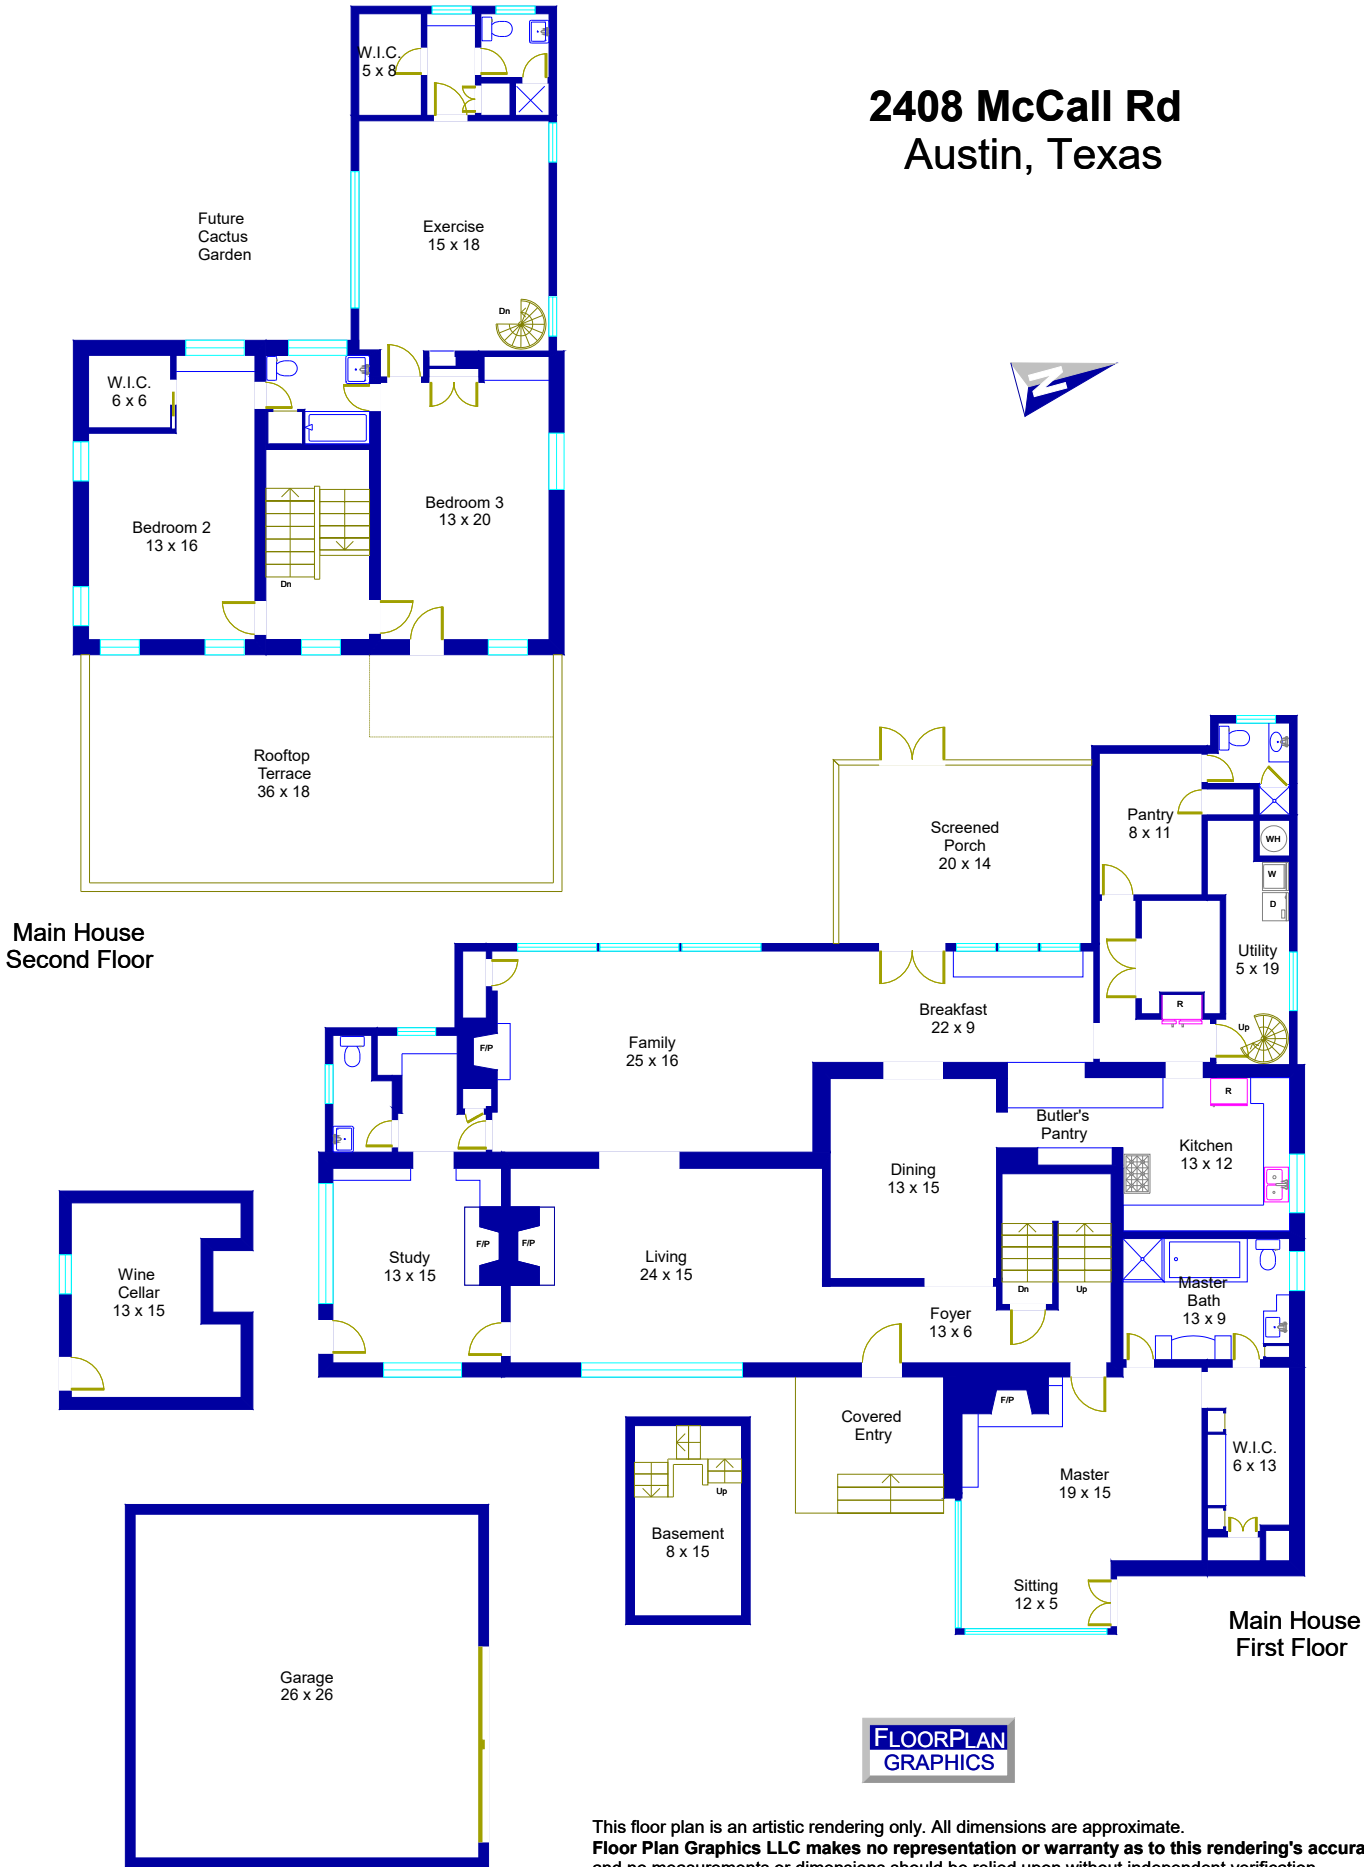

# 2408 McCall Rd Austin, Texas

This floor plan is an artistic rendering only. All dimensions are approximate. Floor Plan Graphics LLC makes no representation or warranty as to this rendering's accuracy and no measurements or dimensions should be relied upon without independent verification.